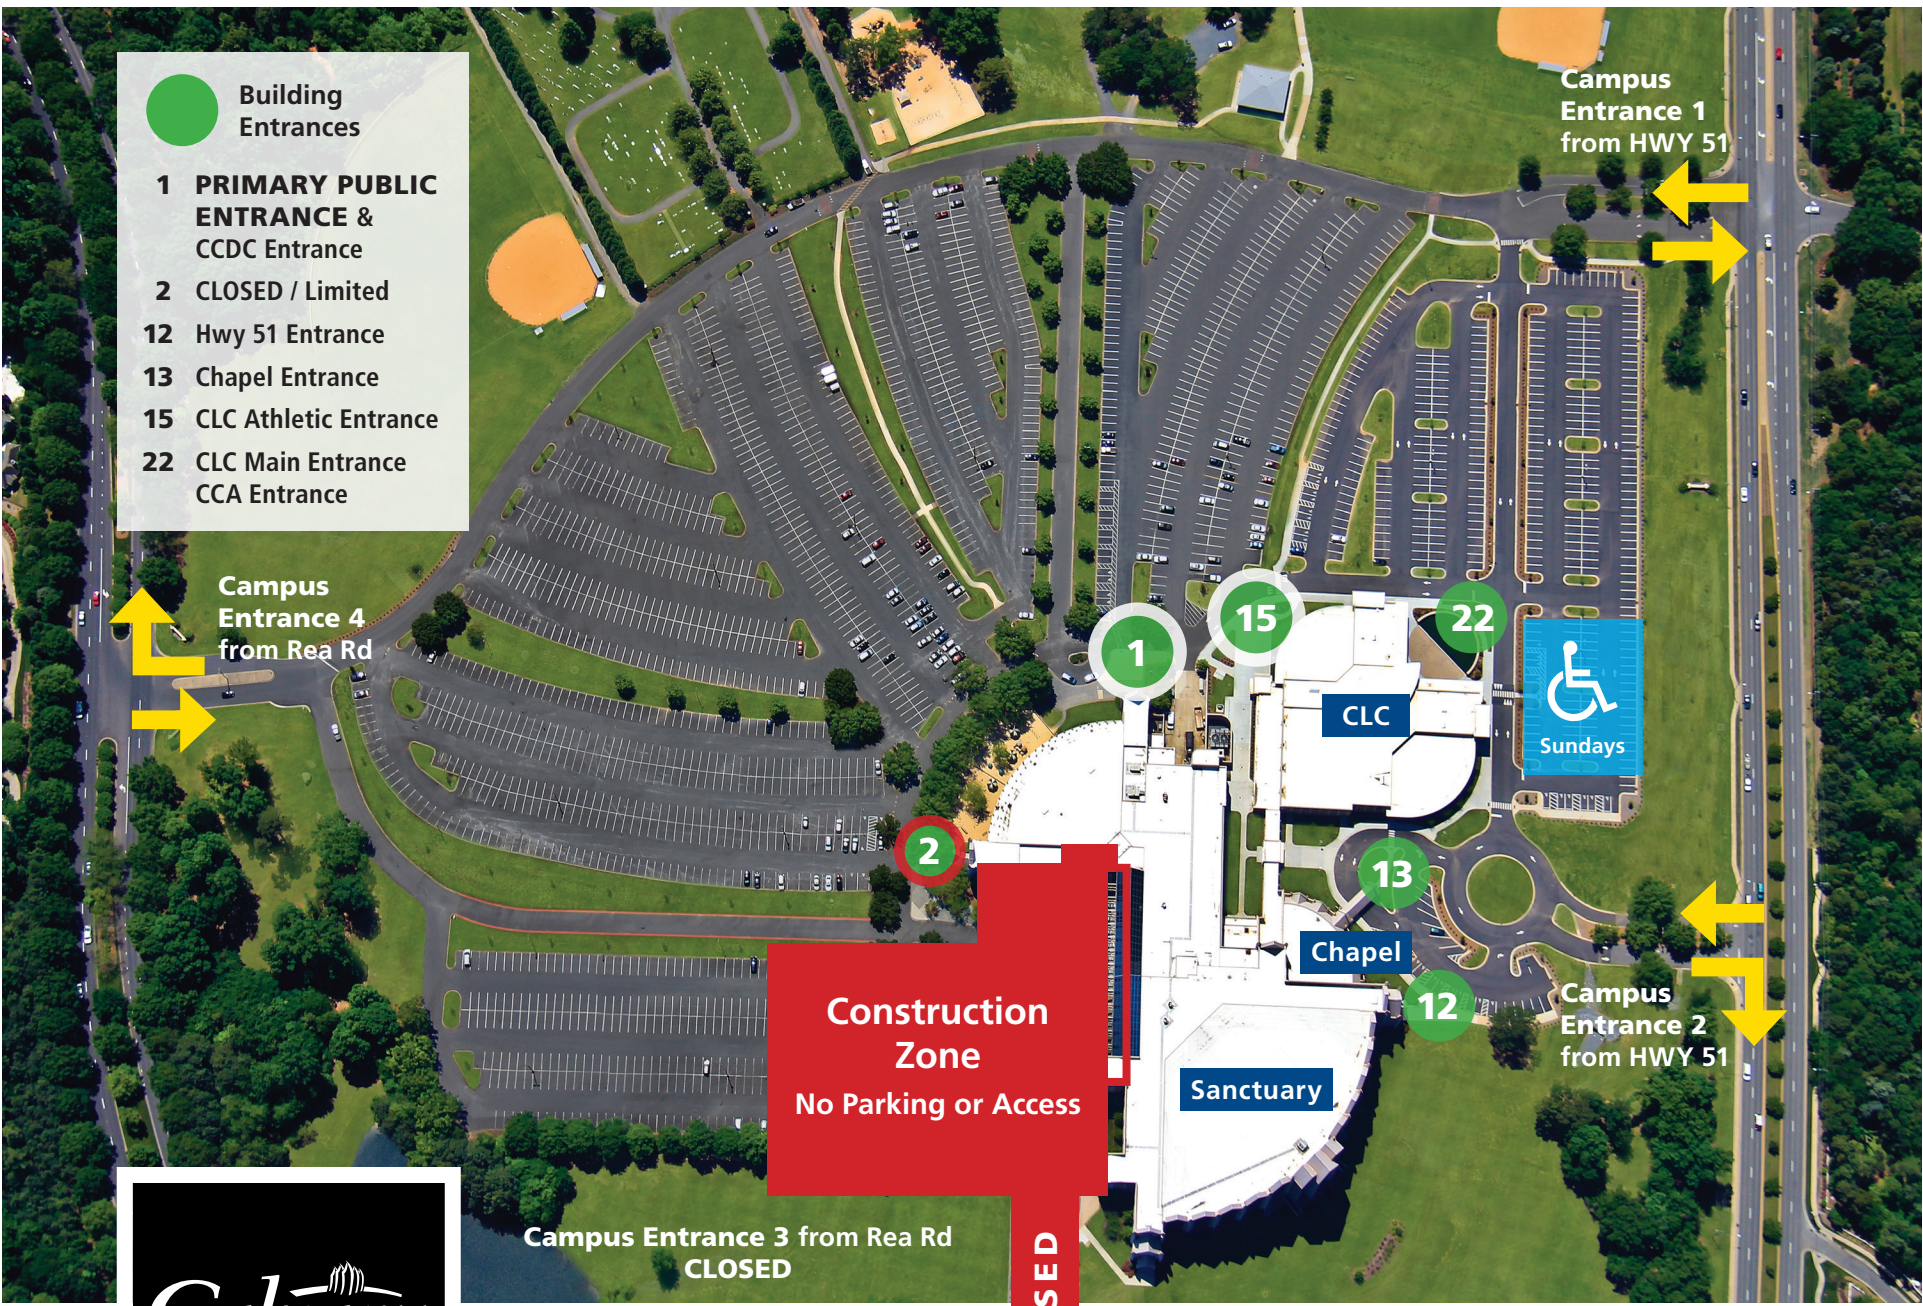

-  Building Entrances
- 1 PRIMARY PUBLIC ENTRANCE & CCDC Entrance**
- 2 CLOSED / Limited**
- 12 Hwy 51 Entrance**
- 13 Chapel Entrance**
- 15 CLC Athletic Entrance**
- 22 CLC Main Entrance  
CCA Entrance**

Campus Entrance 1 from HWY 51

Campus Entrance 4 from Rea Rd

**Construction Zone**  
No Parking or Access

Campus Entrance 2 from HWY 51

Campus Entrance 3 from Rea Rd  
**CLOSED**

**CLOSED**

**UPDATE October 2023**

Calvary Life Center

CLC Main Entrance

Hwy 51 Entrance

Chapel Entrance & Portico

CLC Athletic Entrance

Excellent Sunday Option!

Main Weekday Entrance

Public Access & Deliveries  
Use Entrance 1 for most classes,  
events, and meetings

Closed October 16  
No elevator access

WEEKDAY construction area  
anticipate limited access

Galleria Entrances Closed