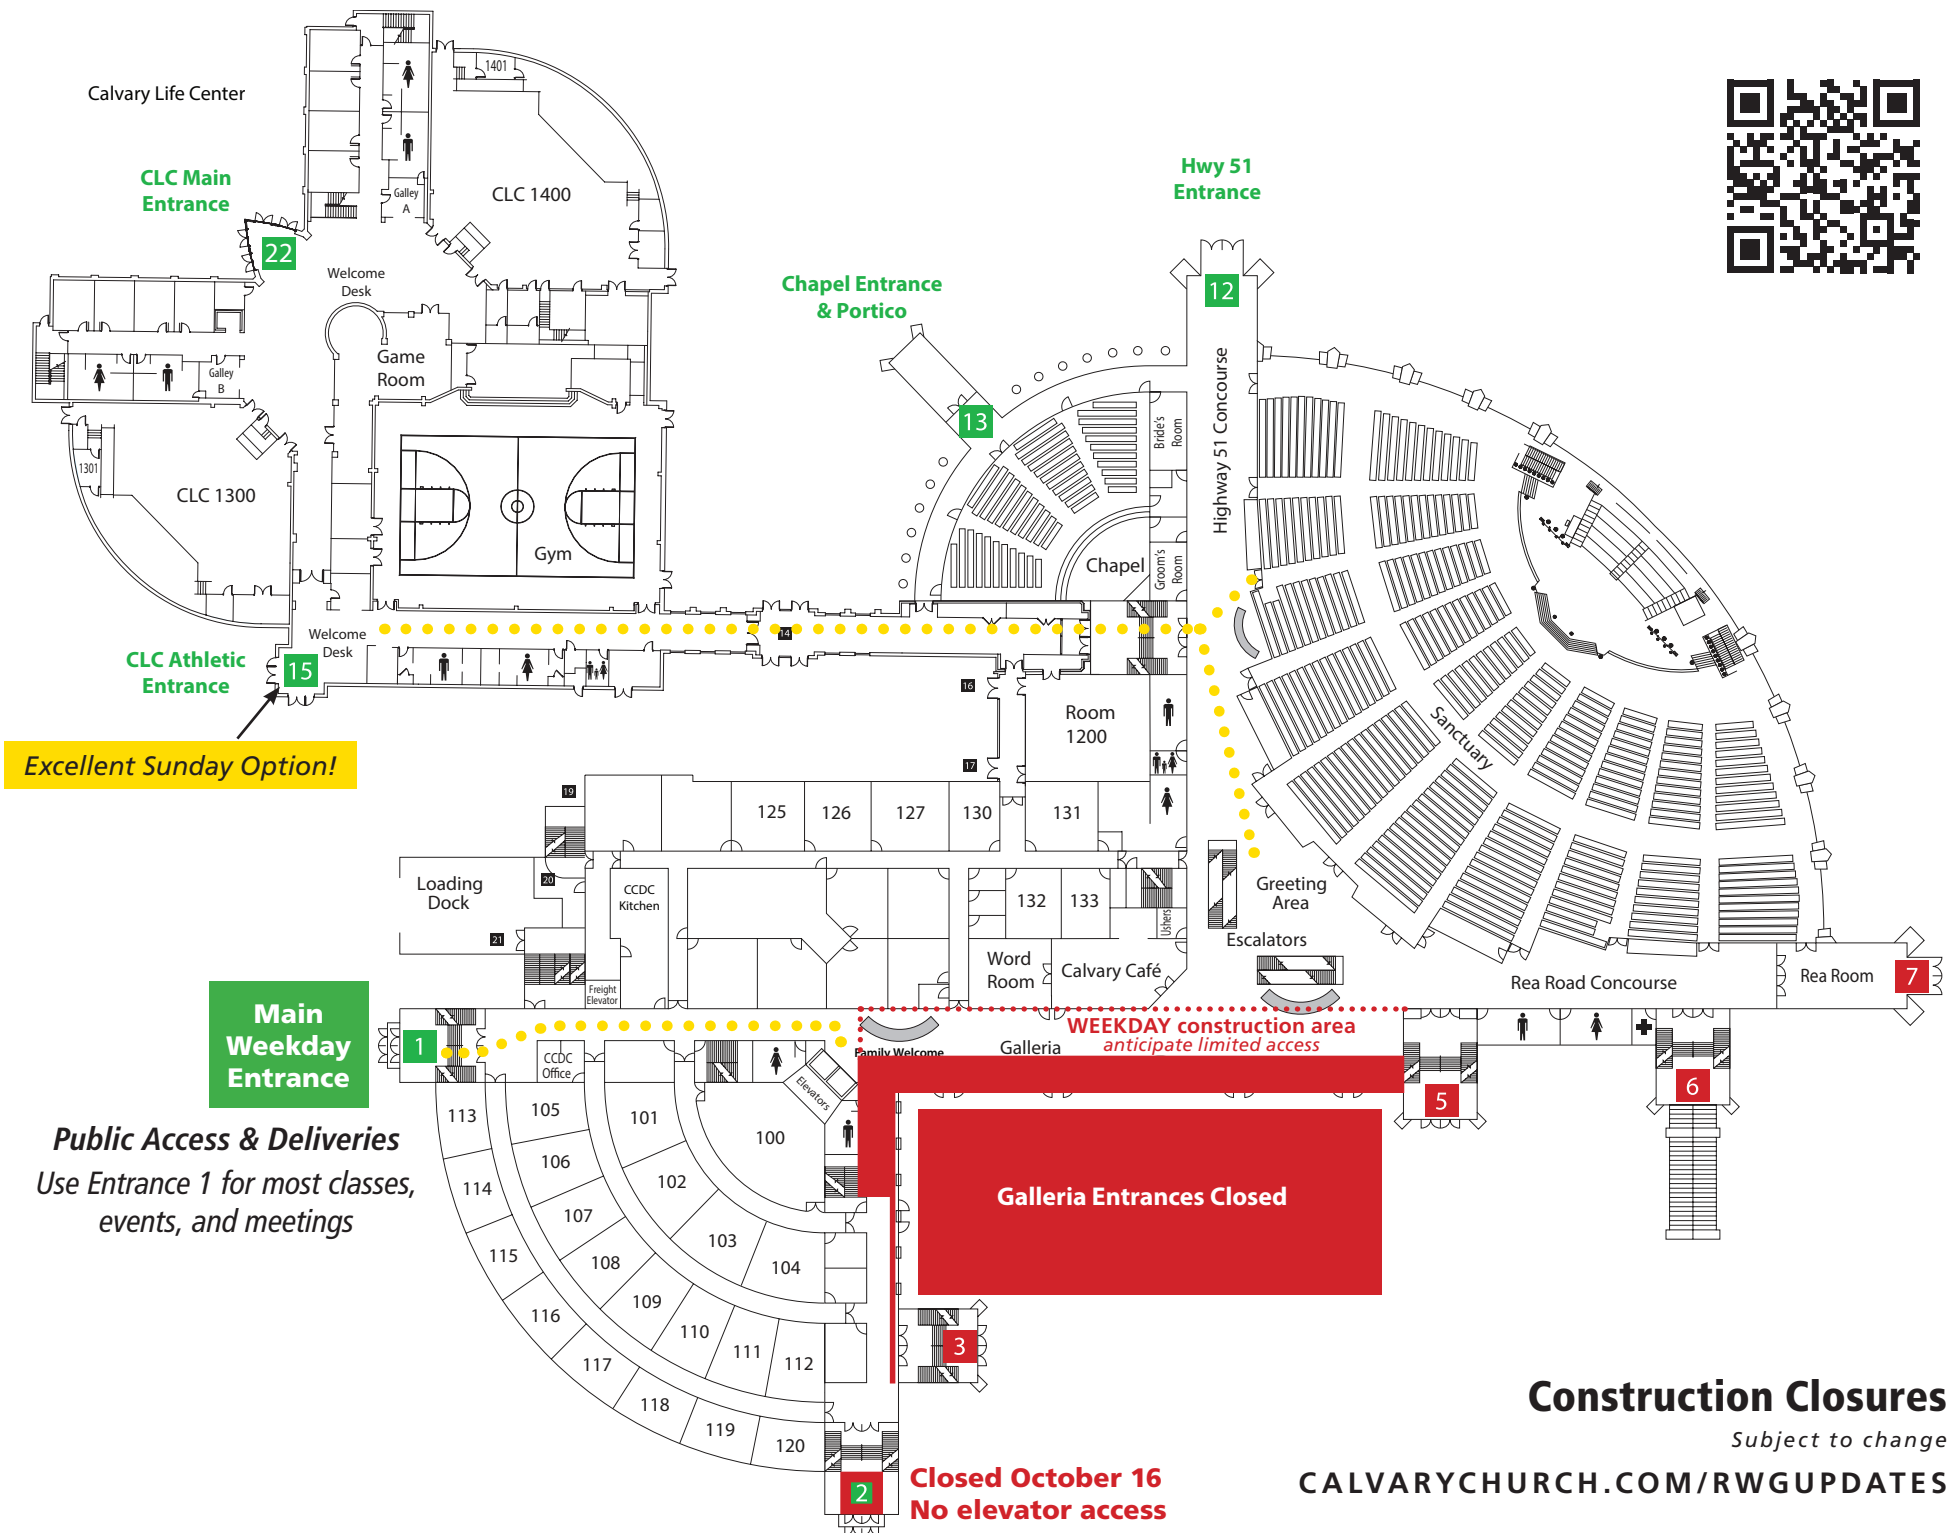

-  Building Entrances
- 1 PRIMARY PUBLIC ENTRANCE & CCDC Entrance**
- 2 CLOSED / Limited**
- 12 Hwy 51 Entrance**
- 13 Chapel Entrance**
- 15 CLC Athletic Entrance**
- 22 CLC Main Entrance  
CCA Entrance**

Campus Entrance 1 from HWY 51

Campus Entrance 4 from Rea Rd

**Construction Zone**  
No Parking or Access

Campus Entrance 2 from HWY 51

Campus Entrance 3 from Rea Rd  
**CLOSED**

**CLOSED**

**UPDATE October 2023**

Calvary Life Center

CLC Main Entrance

Hwy 51 Entrance

Chapel Entrance & Portico

CLC Athletic Entrance

Excellent Sunday Option!

Main Weekday Entrance

Public Access & Deliveries  
Use Entrance 1 for most classes,  
events, and meetings

Closed October 16  
No elevator access

WEEKDAY construction area  
anticipate limited access

Galleria Entrances Closed